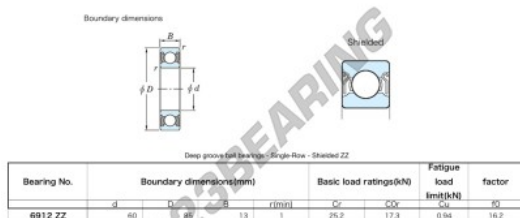

### PRODUCT FEATURES

Brand	JTEKT
N° Ean13	3616060613073
Inside diameter	60 mm
Sealing	Shield on both sides
Outside diameter	85 mm
Thickness	13 mm
Dynamic load	25.2 kN
Static load	17.3 kN
Packaging	1

[contact@123bearing.eu](mailto:contact@123bearing.eu)