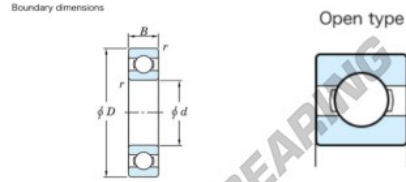

Deep groove ball bearing single row 6001-JTEKT - 6001-JTEKT

<https://www.123bearing.eu/bearing-housing/deep-groove-bearing/single-row/6001-jtekt>

Deep groove ball bearing - Single row - Open type

	Boundary dimensions (mm)				Basic load ratings (kN)		Fatigue load limit (kN)		factor	Limiting speeds (min-1)
	d	D	B	r (min)	Cr	C0r	F0	F0		Grease lub.
6001	12	28	8	0.3	6.4	2.4	0.12	13.2		27000

PRODUCT FEATURES

Brand	JTEKT
N° Ean13	4549250140198
Inside diameter	12 mm
Outside diameter	28 mm
Thickness	8 mm
Limiting speed	27000 rpm
Weight	20.75 g
Dynamic load	6.4 kN
Static load	2.4 kN
Packaging	-