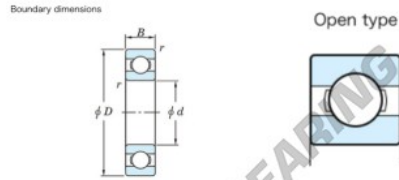

## Deep groove ball bearing single row 6009-JTEKT - 6009-JTEKT

<https://www.123bearing.eu/bearing-housing/deep-groove-bearing/single-row/6009-jtekt>

Deep groove ball bearing - Single row - Open type

	Boundary dimensions (mm)				Basic load ratings (kN)		Fatigue load limit (kN)	factor	Limiting speeds (min-1)	
	d	D	B	r (min)	Cr	CDr	F0	F0	Grease lub.	
<b>6009</b>	45	75	16	1	26.2	15.1	0.9	15.3	9200	

### PRODUCT FEATURES

Brand	JTEKT
N° Ean13	4549250144998
Inside diameter	45 mm
Outside diameter	75 mm
Thickness	16 mm
Limiting speed	8900 rpm
Dynamic load	26.2 kN
Static load	15.1 kN
Packaging	1

[contact@123bearing.eu](mailto:contact@123bearing.eu)