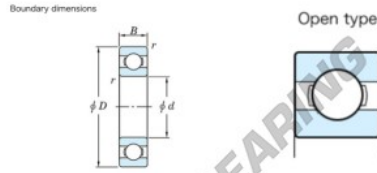

Deep groove ball bearing single row 6056-JTEKT - 6056-JTEKT

<https://www.123bearing.eu/bearing-housing/deep-groove-bearing/single-row/6056-jtekt>

Deep groove ball bearing - Single row - Open type

6056	Boundary dimensions (mm)				Basic load ratings (kN)		Fatigue load limit (kN)	factor	Limiting speeds (min-1)
	d	D	B	r (min)	Cr	Cor	F0	F0	Grease lub.
	280	420	65	4	377	408	15.5	16	1300

PRODUCT FEATURES

Brand	JTEKT
N° Ean13	3616060616241
Inside diameter	280 mm
Inside diameter	11.024" inch
Outside diameter	420 mm
Outside diameter	16.535" inch
Thickness	65 mm
Thickness	2.559" inch
Limiting speed	1300 rpm
Dynamic load	377 kN
Static load	408 kN
Packaging	1