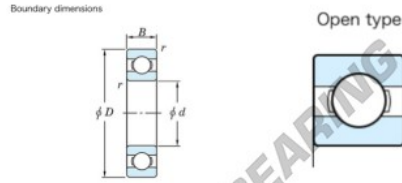

Deep groove ball bearing single row 16060-JTEKT - 16060-JTEKT

<https://www.123bearing.eu/bearing-housing/deep-groove-bearing/single-row/16060-jtekt>

Deep groove ball bearing - Single row - Open type

	Boundary dimensions (mm)				Basic load ratings (kN)		Fatigue load limit (kN)		Limiting speeds (min-1)	
	d	D	B	r (min)	Cr	C0r	F0	F0	Grease lub.	
16060	300	460	50	4	355	405	14	16.4	1100	

PRODUCT FEATURES

Brand	JTEKT
N° Ean13	3616060616296
Inside diameter	300 mm
Outside diameter	460 mm
Thickness	50 mm
Limiting speed	1100 rpm
Dynamic load	355 kN
Static load	405 kN
Packaging	1

contact@123bearing.eu