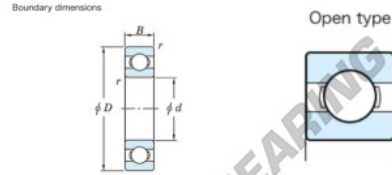

## Deep groove ball bearing single row 6268-JTEKT - 6268-JTEKT

<https://www.123bearing.eu/bearing-housing/deep-groove-bearing/single-row/6268-jtekt>

Deep groove ball bearing - Single row - Open type

6268	Boundary dimensions (mm)				Basic load ratings (kN)		Fatigue load limit (kN)	factor	Limiting speeds (min-1)
	d	D	B	r (min)	Cr	Cor	F0	F0	Grease lub.
	340	620	92	6	639	817	27.7	15.6	760

## PRODUCT FEATURES

Brand	JTEKT
N° Ean13	3616060616432
Inside diameter	340 mm
Outside diameter	620 mm
Thickness	92 mm
Limiting speed	760 rpm
Dynamic load	639 kN
Static load	817 kN
Packaging	1

[contact@123bearing.eu](mailto:contact@123bearing.eu)