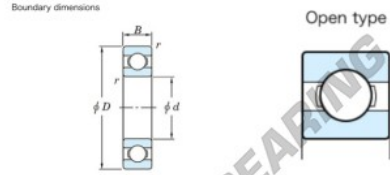

## Deep groove ball bearing single row 69-500-JTEKT - 69-500-JTEKT

<https://www.123bearing.eu/bearing-housing/deep-groove-bearing/single-row/69-500-jtekt>

Deep groove ball bearing - Single row - Open type

	Boundary dimensions (mm)					Basic load ratings (kN)		Fatigue load limit (kN)	factor	Limiting speeds (min-1)
	d	D	B	r (min)	Cr	CO <sub>r</sub>	F0	F0	Grease lub.	
69/500	500	670	78	5	556	807	22.2	16.5	610	

### PRODUCT FEATURES

Brand	JTEKT
N° Ean13	3616060616777
Inside diameter	500 mm
Outside diameter	670 mm
Thickness	78 mm
Limiting speed	610 rpm
Dynamic load	556 kN
Static load	807 kN
Packaging	1

[contact@123bearing.eu](mailto:contact@123bearing.eu)