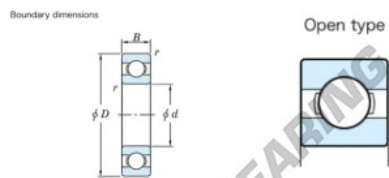

Deep groove ball bearing single row 68-850-JTEKT - 68-850-JTEKT

<https://www.123bearing.eu/bearing-housing/deep-groove-bearing/single-row/68-850-jtekt>

Deep groove ball bearing - Single row - Open type

	Boundary dimensions (mm)				Basic load ratings (kN)		Fatigue load limit (kN)	factor	Limiting speeds (min ⁻¹)
	d	D	B	r (min)	Cr	CGr	F0	F0	Grease lub.
68/850	850	1030	82	5	738	1350	22.8	15.9	250

PRODUCT FEATURES

Brand	JTEKT
N° Ean13	3616060617088
Inside diameter	850 mm
Outside diameter	1030 mm
Thickness	82 mm
Limiting speed	250 rpm
Dynamic load	738 kN
Static load	1350 kN
Packaging	1

contact@123bearing.eu