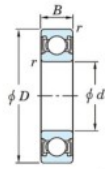

Deep groove ball bearing single row 6004-2RS-JTEKT - 6004-2RS-JTEKT

<https://www.123bearing.eu/bearing-housing/deep-groove-bearing/single-row/6004-2rs-jtekt>

Boundary dimensions

Sealed

Contact sealed

Bearing No.	Boundary dimensions(mm)				Basic load ratings(kN)		Fatigue load	factor
	d	D	B	r(mm)	Cr	Cor	limit(kN)	
6004 2RS	20	42	12	0.6	11.7	5.05	0.35	13.9

PRODUCT FEATURES

Brand	JTEKT
N° Ean13	4549250142420
Inside diameter	20 mm
Sealing	Seal on both sides
Outside diameter	42 mm
Thickness	12 mm
Weight	65 g
Dynamic load	11.7 kN
Static load	5.05 kN
Packaging	1