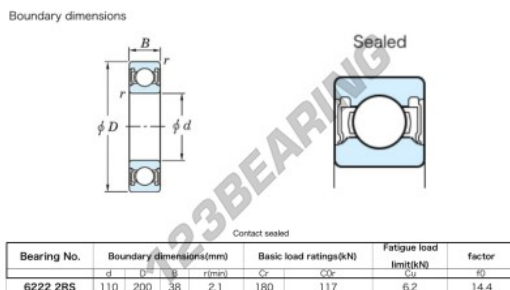

## Deep groove ball bearing single row 6222-2RS-JTEKT - 6222-2RS-JTEKT

<https://www.123bearing.eu/bearing-housing/deep-groove-bearing/single-row/6222-2rs-jtekt>

### PRODUCT FEATURES

Brand	JTEKT
N° Ean13	3616060618191
Inside diameter	110 mm
Sealing	-
Outside diameter	200 mm
Thickness	38 mm
Dynamic load	180 kN
Static load	117 kN
Packaging	-

[contact@123bearing.eu](mailto:contact@123bearing.eu)