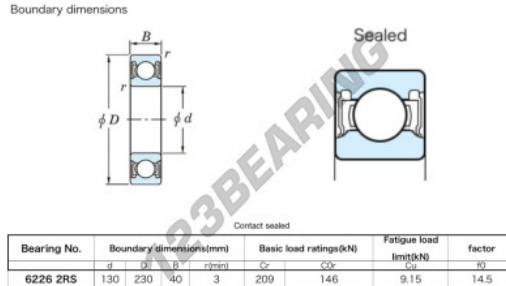

## Deep groove ball bearing single row 6226-2RS-JTEKT - 6226-2RS-JTEKT

<https://www.123bearing.eu/bearing-housing/deep-groove-bearing/single-row/6226-2rs-jtekt>

### PRODUCT FEATURES

Brand	JTEKT
N° Ean13	4549250164415
Inside diameter	130 mm
Sealing	Seal on both sides
Outside diameter	230 mm
Thickness	40 mm
Weight	5950 g
Dynamic load	209 kN
Static load	146 kN
Packaging	1