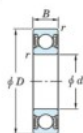

## Deep groove ball bearing single row 6704-2RU-JTEKT - 6704-2RU-JTEKT

<https://www.123bearing.eu/bearing-housing/deep-groove-bearing/single-row/6704-2ru-jtekt>

Boundary dimensions

Sealed

Tableau 1

Bearing No.	Boundary dimensions(mm)				Basic load ratings(kN)			Fatigue load factor	
	d	D	B	r (min)	C <sub>r</sub>	C <sub>0r</sub>	f <sub>0</sub>	f <sub>1</sub>	
6704 2RU	20	27	4	0.2	1.3	0.73	0.03	16.1	

## PRODUCT FEATURES

Brand	JTEKT
N° Ean13	3616060620019
Inside diameter	20 mm
Inside diameter	0.787" inch
Outside diameter	27 mm
Outside diameter	1.063" inch
Thickness	4 mm
Thickness	0.157" inch
Dynamic load	1.3 kN
Static load	0.73 kN
Packaging	1