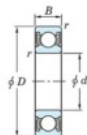

## Deep groove ball bearing single row 6904-2RU-JTEKT - 6904-2RU-JTEKT

<https://www.123bearing.eu/bearing-housing/deep-groove-bearing/single-row/6904-2ru-jtekt>

Boundary dimensions

Sealed

Tableau 1

Bearing No.	Boundary dimensions(mm)				Basic load ratings(kN)		Fatigue load limit(kN)	Factor
	d	D	B	r(mm)	C <sub>r</sub>	C <sub>0r</sub>		
6904 2RU	20	37	9	0.3	7.95	3.7	0.19	14.7

## PRODUCT FEATURES

Brand	JTEKT
N° Ean13	4549250182280
Inside diameter	20 mm
Outside diameter	37 mm
Thickness	9 mm
Dynamic load	7.95 kN
Static load	3.7 kN
Packaging	1

[contact@123bearing.eu](mailto:contact@123bearing.eu)