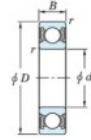

Deep groove ball bearing single row 6304-2RU-JTEKT - 6304-2RU-JTEKT

<https://www.123bearing.eu/bearing-housing/deep-groove-bearing/single-row/6304-2ru-jtekt>

Boundary dimensions

Sealed

Tableau 1

Bearing No.	Boundary dimensions(mm)				Basic load ratings(kN)		Fatigue load limit(kN)	Factor
	d	D	B	r(mm)	C _r	C _{0r}		
6304 2RU	20	52	15	1.1	19.9	7.85	0.66	12.3

PRODUCT FEATURES

Brand	JTEKT
N° Ean13	4549250167805
Inside diameter	20 mm
Outside diameter	52 mm
Thickness	15 mm
Dynamic load	19.9 kN
Static load	7.85 kN
Packaging	1

contact@123bearing.eu

+33 359 36 04 90