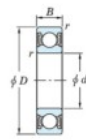

Deep groove ball bearing single row 6005-2RU-JTEKT - 6005-2RU-JTEKT

<https://www.123bearing.eu/bearing-housing/deep-groove-bearing/single-row/6005-2ru-jtekt>

Boundary dimensions

Sealed

Non-contact sealed

Bearing No.	Boundary dimensions(mm)				Basic load ratings(kN)			Fatigue load factor	
	d	D	B	r(mm)	C _r	C _{0r}	f ₀	f ₁	
6005 2RU	25	47	12	0.6	12.6	5.85	0.58	14.5	

PRODUCT FEATURES

Brand	JTEKT
N° Ean13	4549250143168
Inside diameter	25 mm
Outside diameter	47 mm
Thickness	12 mm
Dynamic load	12.6 kN
Static load	5.85 kN
Packaging	1

contact@123bearing.eu

+33 359 36 04 90