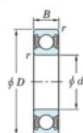

Deep groove ball bearing single row 63-28-2RU-JTEKT - 63-28-2RU-JTEKT

<https://www.123bearing.eu/bearing-housing/deep-groove-bearing/single-row/63-28-2ru-jtekt>

Boundary dimensions

Sealed

Non contact sealed

Bearing No.	Boundary dimensions(mm)					Basic load ratings(kN)		Fatigue	factor
	d	D	B	r	r _{min}	C _r	C _{0r}	lim ₁₀ (kN)	f ₀
63/28 2RU	28	68	18	1.1		29.4	13.1	0.99	13.3

PRODUCT FEATURES

Brand	JTEKT
N° Ean13	3616060620194
Inside diameter	28 mm
Outside diameter	68 mm
Thickness	18 mm
Dynamic load	29.4 kN
Static load	13.1 kN
Packaging	1