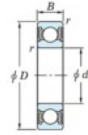

## Deep groove ball bearing single row 6808-2RU-JTEKT - 6808-2RU-JTEKT

<https://www.123bearing.eu/bearing-housing/deep-groove-bearing/single-row/6808-2ru-jtekt>

Boundary dimensions

Sealed

Non contact sealed

Bearing No.	Boundary dimensions (mm)				Basic load ratings (kN)		Fatigue load factor	
	d	D	B	r (mm)	C <sub>2</sub>	C <sub>02</sub>	limit (kN)	f <sub>0</sub>
6808 2RU	40	52	7	0.3	6.15	4.2	0.18	16.3

## PRODUCT FEATURES

Brand	JTEKT
N° Ean13	4549250179266
Inside diameter	40 mm
Outside diameter	52 mm
Thickness	7 mm
Dynamic load	6.15 kN
Static load	4.2 kN
Packaging	1

[contact@123bearing.eu](mailto:contact@123bearing.eu)