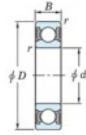

## Deep groove ball bearing single row 6808-2RU-JTEKT - 6808-2RU-JTEKT

<https://www.123bearing.eu/bearing-housing/deep-groove-bearing/single-row/6808-2ru-jtekt>

Boundary dimensions

Sealed

Non contact sealed

Bearing No.	Boundary dimensions (mm)				Basic load ratings (kN)		Fatigue load factor	
	d	D	B	r (mm)	C <sub>2</sub>	C <sub>02</sub>	limit (kN)	f <sub>0</sub>
6808 2RU	40	52	7	0.3	6.15	4.2	0.18	16.3

## PRODUCT FEATURES

Brand	JTEKT
N° Ean13	4549250179266
Inside diameter	40 mm
Outside diameter	52 mm
Thickness	7 mm
Dynamic load	6.15 kN
Static load	4.2 kN
Packaging	1

[contact@123bearing.eu](mailto:contact@123bearing.eu)