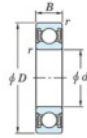

Deep groove ball bearing single row 6009-2RU-JTEKT - 6009-2RU-JTEKT

<https://www.123bearing.eu/bearing-housing/deep-groove-bearing/single-row/6009-2ru-jtekt>

Boundary dimensions

Sealed

Not contact sealed

Bearing No.	Boundary dimensions(mm)				Basic load ratings(kN)		Fatigue load factor	
	d	D	B	r(min)	C _r	C _{0r}	f ₀	f ₁
6009 2RU	45	75	16	1	26.2	15.1	0.9	15.3

PRODUCT FEATURES

Brand	JTEKT
N° Ean13	4549250145421
Inside diameter	45 mm
Inside diameter	1.772" inch
Outside diameter	75 mm
Outside diameter	2.953" inch
Thickness	16 mm
Thickness	0.63" inch
Dynamic load	26.2 kN
Static load	15.1 kN
Packaging	1