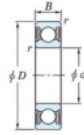

## Deep groove ball bearing single row 6016-2RU-JTEKT - 6016-2RU-JTEKT

<https://www.123bearing.eu/bearing-housing/deep-groove-bearing/single-row/6016-2ru-jtekt>

Boundary dimensions

Sealed

Non contact sealed

Bearing No.	Boundary dimensions(mm)				Basic load ratings(kN)		Fatigue load factor	
	d	D	B	r(min)	C <sub>r</sub>	C <sub>0r</sub>	C <sub>u</sub>	f <sub>0</sub>
6016 2RU	80	125	22	1.1	59.5	39.8	2.25	15.6

### PRODUCT FEATURES

Brand	JTEKT
N° Ean13	3616060620774
Inside diameter	80 mm
Outside diameter	125 mm
Thickness	22 mm
Dynamic load	59.5 kN
Static load	39.8 kN
Packaging	1

[contact@123bearing.eu](mailto:contact@123bearing.eu)