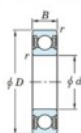

Deep groove ball bearing single row 6826-2RU-JTEKT - 6826-2RU-JTEKT

<https://www.123bearing.eu/bearing-housing/deep-groove-bearing/single-row/6826-2ru-jtekt>

Boundary dimensions

Sealed

Non contact sealed

Bearing No.	Boundary dimensions(mm)				Basic load ratings(kN)		Fatigue load factor	
	d	D	B	r(max)	C _r	C _{0r}	f ₀	f ₁
6826 2RU	130	165	18	1.1	46.1	41.2	1.75	16.1

PRODUCT FEATURES

Brand	JTEKT
N° Ean13	4549250180651
Inside diameter	130 mm
Outside diameter	165 mm
Thickness	18 mm
Dynamic load	46.1 kN
Static load	41.2 kN
Packaging	1

contact@123bearing.eu

+33 359 36 04 90