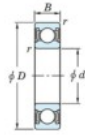

## Deep groove ball bearing single row 6228-2RU-JTEKT - 6228-2RU-JTEKT

<https://www.123bearing.eu/bearing-housing/deep-groove-bearing/single-row/6228-2ru-jtekt>

Boundary dimensions

Sealed

Non contact sealed

Bearing No.	Boundary dimensions(mm)				Basic load ratings(kN)		Fatigue load factor	
	d	D	B	r(min)	C <sub>r</sub>	C <sub>0r</sub>	C <sub>u</sub>	f <sub>0</sub>
6228 2RU	140	250	42	3	208	150	8.65	14.8

## PRODUCT FEATURES

Brand	JTEKT
N° Ean13	3616060621177
Inside diameter	140 mm
Outside diameter	250 mm
Thickness	42 mm
Dynamic load	208 kN
Static load	150 kN
Packaging	1

[contact@123bearing.eu](mailto:contact@123bearing.eu)