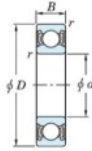

Deep groove ball bearing single row 6304-2RD-JTEKT - 6304-2RD-JTEKT

<https://www.123bearing.eu/bearing-housing/deep-groove-bearing/single-row/6304-2rd-jtekt>

Boundary dimensions