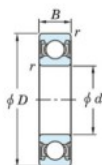

Deep groove ball bearing single row 60-28-2RD-JTEKT - 60-28-2RD-JTEKT

<https://www.123bearing.eu/bearing-housing/deep-groove-bearing/single-row/60-28-2rd-jtekt>

Boundary dimensions