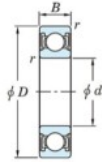

Deep groove ball bearing single row 6906-2RD-JTEKT - 6906-2RD-JTEKT

<https://www.123bearing.eu/bearing-housing/deep-groove-bearing/single-row/6906-2rd-jtekt>

Boundary dimensions