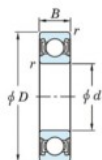

Deep groove ball bearing single row 6808-2RD-JTEKT - 6808-2RD-JTEKT

<https://www.123bearing.eu/bearing-housing/deep-groove-bearing/single-row/6808-2rd-jtekt>

Boundary dimensions