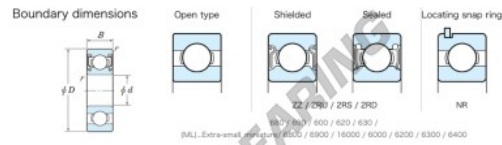

Deep groove ball bearing single row 694-2RU-JTEKT - 694-2RU-JTEKT

<https://www.123bearing.eu/bearing-housing/deep-groove-bearing/single-row/694-2ru-jtekt>

Extra-Small Standard non contact sealed 2RU

Bearing No.	Boundary dimension(mm)			Basic load ratings(kN)		Fatigue load	factor	Limiting	
	d	D	B	C ₁₀	C ₀₁₀	limit(kN)	r	speeds(min-1) Grease lub.	
694 2RU	4	11	4	0.35	1.2	0.35	9	12.4	54000

PRODUCT FEATURES

Brand	JTEKT
N° Ean13	3616060622235
Inside diameter	4 mm
Outside diameter	11 mm
Thickness	4 mm
Limiting speed	54000 rpm
Dynamic load	1.2 kN
Static load	0.35 kN
Packaging	1

contact@123bearing.eu