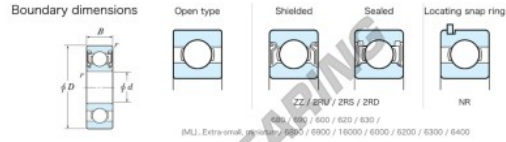

## Deep groove ball bearing single row 635-2RU-JTEKT - 635-2RU-JTEKT

<https://www.123bearing.eu/bearing-housing/deep-groove-bearing/single-row/635-2ru-jtekt>

Extra-Small Standard iron contact sealed 2RU

### PRODUCT FEATURES

Brand	JTEKT
N° Ean13	3616060622273
Inside diameter	5 mm
Outside diameter	19 mm
Thickness	6 mm
Limiting speed	35000 rpm
Dynamic load	2.9 kN
Static load	0.89 kN
Packaging	1

[contact@123bearing.eu](mailto:contact@123bearing.eu)