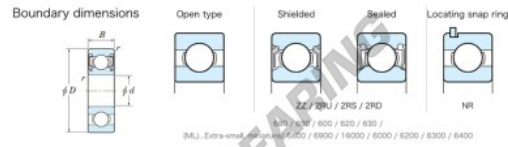

Deep groove ball bearing single row 626-2RU-JTEKT - 626-2RU-JTEKT

<https://www.123bearing.eu/bearing-housing/deep-groove-bearing/single-row/626-2ru-jtekt>

Extra-Groove standard non contact sealed 2RSJ

Bearing No.	Boundary dimension(mm)				Basic load ratings(kN)			Fatigue load limit(kN)		Limiting	
	d	D	B	r/min	C ₁	C ₀	C ₂	B ₁	r	speeds(min-1)	Grease lub.
626 2RU	6	19	6	35	2.9	0.89	0.04	12.3	0.1	35000	

PRODUCT FEATURES

Brand	JTEKT
N° Ean13	4549250164750
Inside diameter	6 mm
Outside diameter	19 mm
Thickness	6 mm
Limiting speed	35000 rpm
Dynamic load	2.9 kN
Static load	0.89 kN
Packaging	1

contact@123bearing.eu