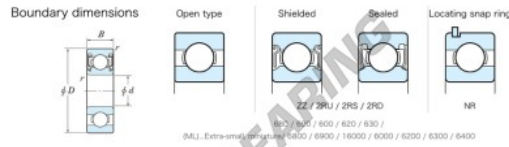

Deep groove ball bearing single row 607-2RU-JTEKT - 607-2RU-JTEKT

<https://www.123bearing.eu/bearing-housing/deep-groove-bearing/single-row/607-2ru-jtekt>

Extra-Small Standard non contact sealed 2RU

Bearing No.	Boundary dimension (mm)			Basic load ratings (kN)		Fatigue load limit (kN)	Factor	Limiting speed (min-1)
	d	D	B	Cv	C0r	Cu	r	Grease lub.
607 2RU	7	19	6	2.95	0.89	0.04	12.3	40000

PRODUCT FEATURES

Brand	JTEKT
N° Ean13	3616060622310
Inside diameter	7 mm
Outside diameter	19 mm
Thickness	6 mm
Limiting speed	40000 rpm
Dynamic load	2.95 kN
Static load	0.89 kN
Packaging	1

contact@123bearing.eu