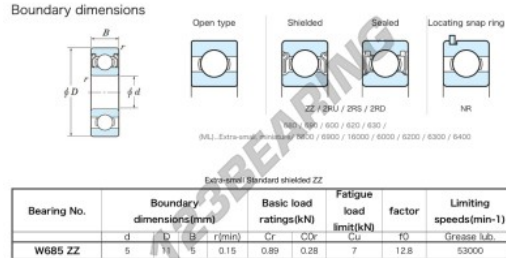

Deep groove ball bearing single row W685-ZZ-JTEKT - W685-ZZ-JTEKT

<https://www.123bearing.eu/bearing-housing/deep-groove-bearing/single-row/w685-zz-jtekt>

PRODUCT FEATURES

| | |
|------------------|----------------------|
| Brand | JTEKT |
| N° Ean13 | 3616060623119 |
| Inside diameter | 5 mm |
| Sealing | Shield on both sides |
| Outside diameter | 11 mm |
| Thickness | 5 mm |
| Limiting speed | 53000 rpm |
| Dynamic load | 0.89 kN |
| Static load | 0.28 kN |
| Packaging | 1 |