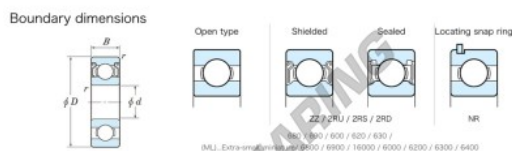

Deep groove ball bearing single row 635-ZZ-JTEKT - 635-ZZ-JTEKT

<https://www.123bearing.eu/bearing-housing/deep-groove-bearing/single-row/635-zz-jtekt>

Extr. small Standard shielded ZZ

Bearing No.	Boundary dimensions(mm)				Basic load ratings(kN)		Fatigue load limit(kN)		Factor	Limiting speeds(min-1)
	d	D	B	r (mm)	Cr	C0r	Cu	F0		
635 ZZ	5	19	6	0.3	2.9	0.89	0.04	12.3		35000 Grease lub.

PRODUCT FEATURES

Brand	JTEKT
N° Ean13	3616060623157
Inside diameter	5 mm
Sealing	Shield on both sides
Outside diameter	19 mm
Thickness	6 mm
Limiting speed	35000 rpm
Dynamic load	2.9 kN
Static load	0.89 kN
Packaging	1