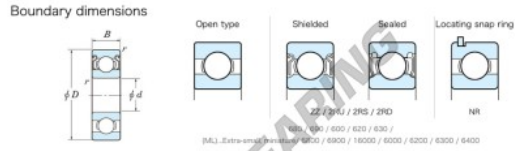

Deep groove ball bearing single row WML7011-ZZX-JTEKT - WML7011-ZZX-JTEKT

<https://www.123bearing.eu/bearing-housing/deep-groove-bearing/single-row/wml7011-zzx-jtekt>

Bearing No.	Boundary dimensions(mm)				Basic load ratings(kN)			Fatigue load limit(kN)	factor	Limiting speeds(min-1)
	d	D	B	r(max)	Cr	C0r	C0r	f0	Grease lub.	
WML7011 ZZ	7	11	3	0.08	0.54	0.23	6	16.1	49000	

PRODUCT FEATURES

Brand	JTEKT
N° Ean13	3616060623263
Inside diameter	7 mm
Outside diameter	11 mm
Thickness	3 mm
Limiting speed	49000 rpm
Dynamic load	0.54 kN
Static load	0.23 kN
Packaging	1

contact@123bearing.eu