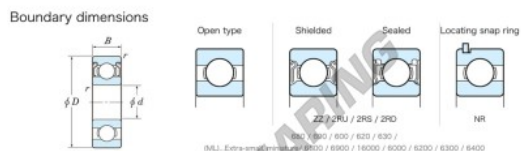

Deep groove ball bearing single row W687-ZZ-JTEKT - W687-ZZ-JTEKT

<https://www.123bearing.eu/bearing-housing/deep-groove-bearing/single-row/w687-zz-jtekt>

Bearing No.	Boundary dimensions (mm)				Basic load ratings (kN)		Fatigue load limit (kN)		factor	Limiting speeds (min-1)	
	d	D	B	r (min)	Cr	C0r	Cu	f0		Grease lub.	Oil lub.
W687 ZZ	7	14	5	0.15	1.45	0.51	0.01	14.2		45000	

PRODUCT FEATURES

Brand	JTEKT
N° Ean13	3616060623287
Inside diameter	7 mm
Inside diameter	0.276" inch
Sealing	Shield on both sides
Outside diameter	14 mm
Outside diameter	0.551" inch
Thickness	5 mm
Thickness	0.197" inch
Limiting speed	45000 rpm
Dynamic load	1.45 kN
Static load	0.51 kN
Packaging	1