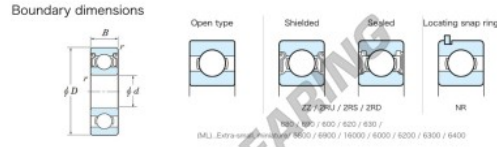

## Deep groove ball bearing single row 607-ZZ-JTEKT - 607-ZZ-JTEKT

<https://www.123bearing.eu/bearing-housing/deep-groove-bearing/single-row/607-zz-jtekt>

Extra small Standard shielded ZZ

Bearing No.	Boundary dimensions (mm)			Basic load ratings (kN)		Fatigue load limit (kN)		factor	Limiting speeds (min-1)
	d	D	B	r (mm)	Cr	C0r	Cu		
607 ZZ	7	19	6	0.3	2.95	0.89	0.04	12.3	Gresse lub. 40000

## PRODUCT FEATURES

Brand	JTEKT
N° Ean13	3616060623300
Inside diameter	7 mm
Sealing	Shield on both sides
Outside diameter	19 mm
Thickness	6 mm
Limiting speed	40000 rpm
Dynamic load	2.95 kN
Static load	0.98 kN
Packaging	1