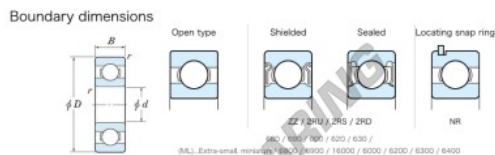

Deep groove ball bearing single row 681-JTEKT - 681-JTEKT

<https://www.123bearing.eu/bearing-housing/deep-groove-bearing/single-row/681-jtekt>

Extra-small Standard open type

Bearing No.	Boundary dimensions(mm)				Basic load ratings(kN)		Fatigue load limit(kN)		Limiting speeds(m in-1)	
	d	D	B	r(min)	Cr	CO _r	Cu	f0	Grease	Lub.
681	1	3	1	0.07	0.12	0.03	0.0007	11.6	130000	

PRODUCT FEATURES

Brand	JTEKT
N° Ean13	3616060623478
Inside diameter	1 mm
Inside diameter	0.039" inch
Outside diameter	3 mm
Outside diameter	0.118" inch
Thickness	1 mm
Thickness	0.039" inch
Limiting speed	130000 rpm
Dynamic load	0.12 kN
Static load	0.03 kN
Packaging	1