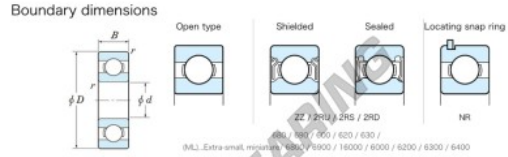

Deep groove ball bearing single row 68-1.5-JTEKT - 68-1.5-JTEKT

<https://www.123bearing.eu/bearing-housing/deep-groove-bearing/single-row/68-1.5-jtekt>

External Standard open type

Bearing No.	Boundary dimensions(mm)			Basic load ratings(kN)		Fatigue load limit(kN)	Fatigue factor	Limiting speeds(min-1)	
	d	D	B	r(min)	Cr	C0r	f0	Grease lub.	
68/1.5	1.5	4	1.2	0.1	0.14	0.03	0.0009	13.2	120000

PRODUCT FEATURES

Brand	JTEKT
N° Ean13	3616060623515
Inside diameter	1.5 mm
Outside diameter	4 mm
Thickness	1.2 mm
Limiting speed	120000 rpm
Dynamic load	0.14 kN
Static load	0.03 kN
Packaging	1

contact@123bearing.eu