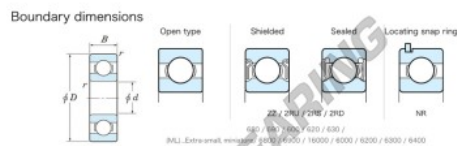

Deep groove ball bearing single row ML3006-JTEKT - ML3006-JTEKT

<https://www.123bearing.eu/bearing-housing/deep-groove-bearing/single-row/ml3006-jtekt>

Extreme1 Standard open type

Bearing No.	Boundary dimensions (mm)				Basic load ratings (kN)		Fatigue load limit (kN)	factor	Limiting speeds (min-1)
	d	D	B	r (min)	C _r	C _{0r}			
ML3006	3	6	2	0.08	0.24	0.06	2	14.3	Grease lub. 75000

PRODUCT FEATURES

Brand	JTEKT
N° Ean13	3616060623645
Inside diameter	3 mm
Outside diameter	6 mm
Thickness	2 mm
Limiting speed	75000 rpm
Dynamic load	0.24 kN
Static load	0.06 kN
Packaging	1

contact@123bearing.eu