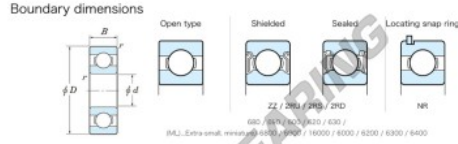

Deep groove ball bearing single row 603-JTEKT - 603-JTEKT

<https://www.123bearing.eu/bearing-housing/deep-groove-bearing/single-row/603-jtekt>

Extra small Standard open type

Bearing No.	Boundary dimensions (mm)				Basic load ratings (kN)		Fatigue load limit (kN)		factor	Limiting speeds (min-1)
	d	D	B	r (min)	Cr	Cor	Cu	f0		
693	3	8	3	0.15	0.68	0.17	5	11.5		64000 Grease lub.

PRODUCT FEATURES

Brand	JTEKT
N° Ean13	3616060623683
Inside diameter	3 mm
Outside diameter	9 mm
Thickness	3 mm
Limiting speed	60000 rpm
Dynamic load	0.54 kN
Static load	0.16 kN
Packaging	1

contact@123bearing.eu