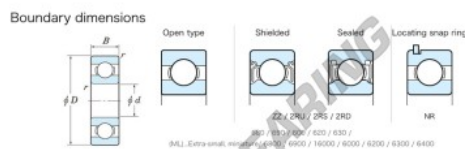

Deep groove ball bearing single row 623-JTEKT - 623-JTEKT

<https://www.123bearing.eu/bearing-housing/deep-groove-bearing/single-row/623-jtekt>

Bearing No.	Boundary dimensions(mm)				Basic load ratings(kN)		Fatigue load limit(kN)	factor	Limiting speeds(min-1)
	d	D	B	r(mm)	Cr	Cor			
623	3	10	4	0.15	0.8	0.22	6	12.8	52000

PRODUCT FEATURES

Brand	JTEKT
N° Ean13	4549250273346
Inside diameter	3 mm
Outside diameter	10 mm
Thickness	4 mm
Limiting speed	52000 rpm
Dynamic load	0.8 kN
Static load	0.22 kN
Packaging	1

contact@123bearing.eu