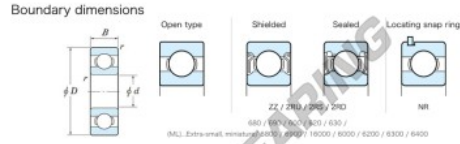

## Deep groove ball bearing single row 694-JTEKT - 694-JTEKT

<https://www.123bearing.eu/bearing-housing/deep-groove-bearing/single-row/694-jtekt>

Extra small Standard open type

Bearing No.	Boundary dimensions(mm)				Basic load ratings(kN)		Fatigue load limit(kN)	factor	Limiting speeds(min-1)
	d	D	B	r (min)	Cr	Cor	Cu		
694	4	11	4	0.15	1.2	0.35	9	10	54000 Grease lub.

## PRODUCT FEATURES

Brand	JTEKT
N° Ean13	3616060623751
Inside diameter	4 mm
Outside diameter	11 mm
Thickness	4 mm
Limiting speed	54000 rpm
Dynamic load	1.2 kN
Static load	0.35 kN
Packaging	1

[contact@123bearing.eu](mailto:contact@123bearing.eu)