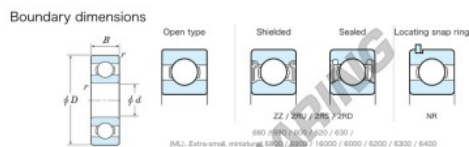

## Deep groove ball bearing single row 605-JTEKT - 605-JTEKT

<https://www.123bearing.eu/bearing-housing/deep-groove-bearing/single-row/605-jtekt>

Extra small Standard open type

Bearing No.	Boundary dimensions(mm)				Basic load ratings(kN)		Fatigue load limit(kN)	factor	Limiting speeds(min-1)
	d	D	B	r(min)	Cr	C0r	Cu		Grease lub
605	5	14	5	0.2	1.65	0.49	0.01	12.3	50000

## PRODUCT FEATURES

Brand	JTEKT
N° Ean13	4549250300189
Inside diameter	5 mm
Outside diameter	14 mm
Thickness	5 mm
Limiting speed	50000 rpm
Dynamic load	1.65 kN
Static load	0.49 kN
Packaging	1

[contact@123bearing.eu](mailto:contact@123bearing.eu)