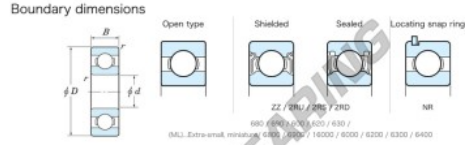

Deep groove ball bearing single row 625-JTEKT - 625-JTEKT

<https://www.123bearing.eu/bearing-housing/deep-groove-bearing/single-row/625-jtekt>

Extra-small Standard open type

Bearing No.	Boundary dimensions(mm)				Basic load ratings(kN)		Fatigue load limit(kN)		factor	Limiting speeds(min-1)	
	d	D	B	r (mm)	C _r	C _{0r}	C _u	f ₀		Grease lub.	Oil lub.
625	5	16	5	0.3	2.15	0.67	0.03	12.4		40000	

PRODUCT FEATURES

Brand	JTEKT
N° Ean13	3616060623850
Inside diameter	5 mm
Inside diameter	0.197" inch
Outside diameter	16 mm
Outside diameter	0.63" inch
Thickness	5 mm
Thickness	0.197" inch
Limiting speed	40000 rpm
Dynamic load	2.15 kN
Static load	0.67 kN
Packaging	1