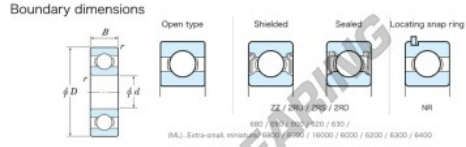

## Deep groove ball bearing single row 635-JTEKT - 635-JTEKT

<https://www.123bearing.eu/bearing-housing/deep-groove-bearing/single-row/635-jtekt>

Extra-small Standard open type

Bearing No.	Boundary dimensions (mm)				Basic load ratings (kN)		Fatigue load limit (kN)	factor	Limiting speeds (min-1)
	d	D	B	r (min)	Cr	C0r			
635	5	19	6	0.3	2.9	0.89	0.04	12.3	Grease lub. 35000

## PRODUCT FEATURES

Brand	JTEKT
N° Ean13	3616060623867
Inside diameter	5 mm
Outside diameter	19 mm
Thickness	6 mm
Limiting speed	35000 rpm
Dynamic load	2.9 kN
Static load	0.89 kN
Packaging	1

[contact@123bearing.eu](mailto:contact@123bearing.eu)