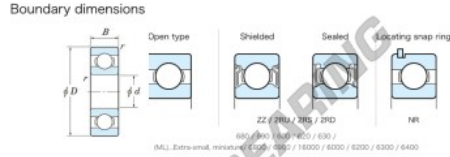

## Deep groove ball bearing single row 606-JTEKT - 606-JTEKT

<https://www.123bearing.eu/bearing-housing/deep-groove-bearing/single-row/606-jtekt>

Extra small Standard open type

Bearing No.	Boundary dimensions (mm)				Basic load ratings (kN)		Fatigue load limit (kN)	factor	Limiting speeds (min-1)
	d	D	B	$\alpha$ (min)	C <sub>r</sub>	C <sub>0r</sub>	C <sub>u</sub>	f <sub>0</sub>	Grease lub.
606	6	17	6	0.3	2.45	0.74	0.03	12.2	43000

## PRODUCT FEATURES

Brand	JTEKT
N° Ean13	4549250150128
Inside diameter	6 mm
Outside diameter	17 mm
Thickness	6 mm
Limiting speed	43000 rpm
Dynamic load	2.45 kN
Static load	0.74 kN
Packaging	1

[contact@123bearing.eu](mailto:contact@123bearing.eu)