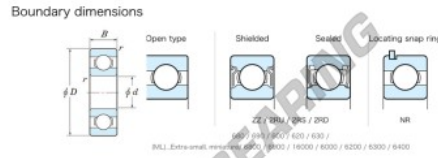

Deep groove ball bearing single row 628-JTEKT - 628-JTEKT

<https://www.123bearing.eu/bearing-housing/deep-groove-bearing/single-row/628-jtekt>

| Bearing No. | Boundary dimensions(mm) | | | | Basic load ratings(kN) | | Fatigue load limit(kN) | | Factor | Limiting speeds(min-1) Grease lub. |
|-------------|-------------------------|----|---|--------|------------------------|-----------------|------------------------|----------------|--------|---------------------------------------|
| | d | D | B | r (mm) | C _r | C _{0r} | C _u | f ₀ | | |
| 628 | 8 | 24 | 8 | 0.3 | 4.15 | 1.4 | 0.06 | 12.8 | 28000 | |

PRODUCT FEATURES

| | |
|------------------|---------------|
| Brand | JTEKT |
| N° Ean13 | 4549250300318 |
| Inside diameter | 8 mm |
| Outside diameter | 24 mm |
| Thickness | 8 mm |
| Limiting speed | 28000 rpm |
| Dynamic load | 4.15 kN |
| Static load | 1.4 kN |
| Packaging | 1 |