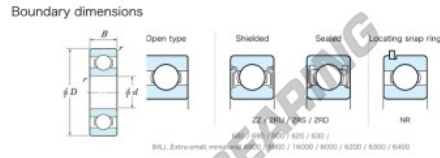

## Deep groove ball bearing single row 628-JTEKT - 628-JTEKT

<https://www.123bearing.eu/bearing-housing/deep-groove-bearing/single-row/628-jtekt>

Bearing No.	Boundary dimensions (mm)				Basic load ratings (kN)		Fatigue load limit (kN)		Limiting speeds (min-1)
	d	D	B	r (mm)	C <sub>r</sub>	C <sub>0r</sub>	C <sub>u</sub>	f <sub>0</sub>	
628	8	24	8	0.3	4.15	1.4	0.06	12.8	28000

## PRODUCT FEATURES

Brand	JTEKT
N° Ean13	4549250300318
Inside diameter	8 mm
Outside diameter	24 mm
Thickness	8 mm
Limiting speed	28000 rpm
Dynamic load	4.15 kN
Static load	1.4 kN
Packaging	1

[contact@123bearing.eu](mailto:contact@123bearing.eu)