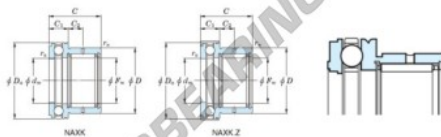

## Needle roller bearing NAXK15-JTEKT - NAXK15-JTEKT

<https://www.123bearing.eu/bearing-housing/needle-roller-bearing/needle/naxk15-jtekt>

Boundary dimensions

Bearing No.	Boundary dimensions (mm)					Limiting speeds (min <sup>-1</sup> )	Basic load ratings (kN)				Matching inner ring No.
	$D_1$	$D_2$	$D_3$	$D_4$	$D_5$		Oil lub.	Radial R	Radial R <sub>0</sub>	Torsion T	
NAXK15	15	24	23	15	28	8500	9.7	12.6	10.9	16.8	JR12x15x18

## PRODUCT FEATURES

Brand	JTEKT
N° Ean13	3616060625502
Inside diameter	15 mm
Outside diameter	28 mm
Thickness	23 mm
Limiting speed	8500 rpm
Dynamic load	9.7 kN
Static load	12.6 kN
Packaging	1

[contact@123bearing.eu](mailto:contact@123bearing.eu)