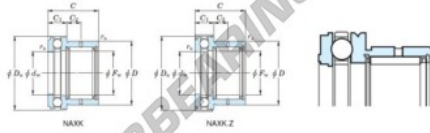

## Needle roller bearing NAXK15Z-JTEKT - NAXK15Z-JTEKT

<https://www.123bearing.eu/bearing-housing/needle-roller-bearing/needle/naxk15z-jtekt>

Boundary dimensions

Bearing No.	Boundary dimensions (mm)					Limiting speeds (min-1)	Basic load ratings (kN)				Matching inner ring No.
	$d$	$D$	$B$	$r_1$	$r_2$		$C_{10}$	$C_{010}$	$T_{1000}$	$T_{10000}$	
NAXK15Z	15	24	23	15	29	8500	9.7	12.6	10.9	16.8	JR12x15x16

### PRODUCT FEATURES

Brand	JTEKT
N° Ean13	3616060625519
Inside diameter	15 mm
Outside diameter	29 mm
Thickness	23 mm
Limiting speed	8500 rpm
Dynamic load	9.7 kN
Static load	12.6 kN
Packaging	1

[contact@123bearing.eu](mailto:contact@123bearing.eu)