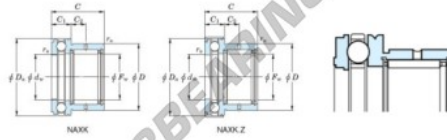

## Needle roller bearing NAXK17-JTEKT - NAXK17-JTEKT

<https://www.123bearing.eu/bearing-housing/needle-roller-bearing/needle/naxk17-jtekt>

Boundary dimensions

Bearing No.	Boundary dimensions (mm)					Limiting speeds (min-1)	Basic load ratings (kN)				Matching inner ring No.
	$d_1$	$d_2$	$d_3$	$d_4$	$d_5$		$C_{10}$	$C_{50}$	$T_{10}$	$T_{50}$	
NAXK17	17	26	25	17	30	8500	11.4	16.1	11.8	19.6	JR14x17x17

## PRODUCT FEATURES

Brand	JTEKT
N° Ean13	3616060625526
Inside diameter	17 mm
Outside diameter	30 mm
Thickness	25 mm
Limiting speed	8500 rpm
Dynamic load	11.4 kN
Static load	16.1 kN
Packaging	1

[contact@123bearing.eu](mailto:contact@123bearing.eu)