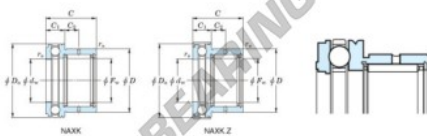

Needle roller bearing NAXK17Z-JTEKT - NAXK17Z-JTEKT

<https://www.123bearing.eu/bearing-housing/needle-roller-bearing/needle/naxk17z-jtekt>

Boundary dimensions

Bearing No.	Boundary dimensions (mm)					Limiting speeds (min-1)	Basic load ratings (kN)				Matching inner ring No.
	P_w	D	C	d_w	d_s		C_{10}	C_{90}	C_{50}	C_{100}	
NAXK17Z	17	26	25	17	31	8500	11.4	16.1	11.8	19.6	JR114x17x17

PRODUCT FEATURES

Brand	JTEKT
N° Ean13	3616060625533
Inside diameter	17 mm
Outside diameter	31 mm
Thickness	25 mm
Limiting speed	8500 rpm
Dynamic load	11.4 kN
Static load	16.1 kN
Packaging	1

contact@123bearing.eu