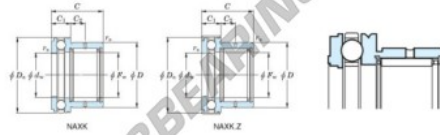

Needle roller bearing NAXK35-JTEKT - NAXK35-JTEKT

<https://www.123bearing.eu/bearing-housing/needle-roller-bearing/needle/naxk35-jtekt>

Boundary dimensions

Bearing No.	Boundary dimensions (mm)					Limiting speeds (min-1)	Basic load ratings (kN)				Matching inner ring No.
	F _e	D	C	d _{tr}	r ₁		Static C ₀	Static C ₀₀	Dynamic C ₀	Dynamic C ₀₀	
NAXK35	35	47	30	35	52	5300	22.1	40.8	25.8	46.6	JR30x35x30

PRODUCT FEATURES

Brand	JTEKT
N° Ean13	3616060625601
Inside diameter	35 mm
Outside diameter	52 mm
Thickness	30 mm
Limiting speed	5300 rpm
Dynamic load	22.1 kN
Static load	40.8 kN
Packaging	1

contact@123bearing.eu